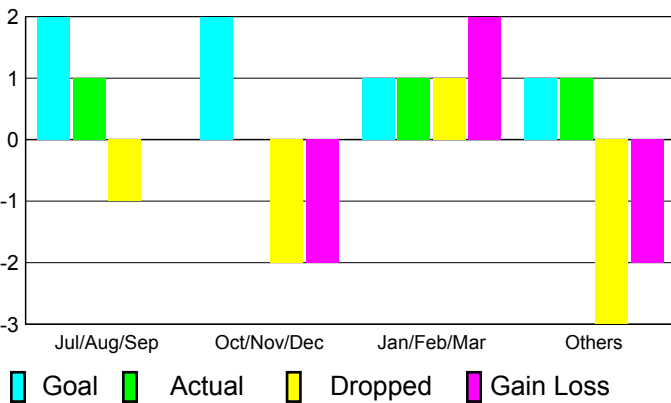

2010-2011 GMT Reports for District (or Undistricted) **District H 4**

GMT: **Doctor NICOLAS JARA OREL** Location: **PERU**

GMT CA: **3**

CLUBS

Club Results
2010-2011

Clubs
2009-2010

Month	New Club Goal	Actual New Clubs	Actual Dropped Clubs	Gain/Loss of Clubs	Gain/Loss of Clubs
Jul/Aug/Sep	2	1	-1	0	0
Oct/Nov/Dec	2	0	-2	-2	1
Jan/Feb/Mar	1	1	1	2	-1
Apr/May/June	1	1	-3	-2	2
Totals	6	3	-5	-2	2

Club Results 2010-2011

Goal, New, Dropped, Gain/Loss

Comparison of Club Gain/Loss

Current Year Compared to the Previous Year

YTD Status Quo Clubs 2010-2011

Status Quo Clubs Compared to Status Quo Members

MEMBERSHIP