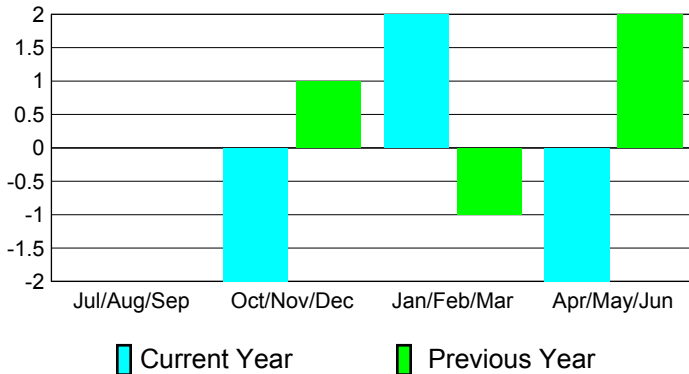

2010-2011 GMT Reports for District (or Undistricted) **District H 4**

GMT: **Doctor NICOLAS JARA OREL** Location: **PERU**

GMT CA: **3**

CLUBS

Club Results
2010-2011

Clubs
2009-2010

Month	New Club Goal	Actual New Clubs	Actual Dropped Clubs	Gain/Loss of Clubs	Gain/Loss of Clubs
Jul/Aug/Sep	2	1	-1	0	0
Oct/Nov/Dec	2	0	-2	-2	1
Jan/Feb/Mar	1	1	1	2	-1
Apr/May/June	1	1	-3	-2	2
Totals	6	3	-5	-2	2

Club Results 2010-2011

Goal, New, Dropped, Gain/Loss

Comparison of Club Gain/Loss

Current Year Compared to the Previous Year

YTD Status Quo Clubs 2010-2011

Status Quo Clubs Compared to Status Quo Members

MEMBERSHIP