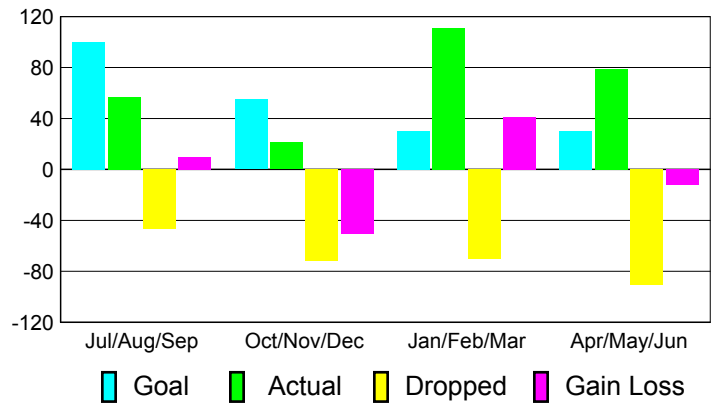

Membership Results 2010-2011

Goal, New, Dropped, Gain/Loss

Comparison of Membership Gain/Loss

Current Year Compared to the Previous Year