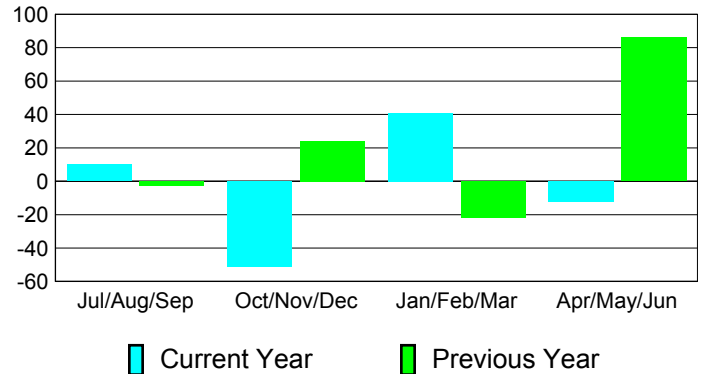

Membership Results
2010-2011

Membership
2009-2010

Month	Net Memb Goal	Actual New Memb	Actual Dropped Memb	Gain/Loss of Memb	Gain/Loss of Memb
Jul/Aug/Sep	100	57	-47	10	-3
Oct/Nov/Dec	55	21	-72	-51	24
Jan/Feb/Mar	30	111	-70	41	-22
Apr/May/June	30	79	-91	-12	86
Totals	215	268	-280	-12	85

Membership Results 2010-2011

Goal, New, Dropped, Gain/Loss

Comparison of Membership Gain/Loss

Current Year Compared to the Previous Year

Gender Comparison 2010-2011

Jul/Aug/Sep

Oct/Nov/Dec

Jan/Feb/Mar

Apr/May/June

Male

Female